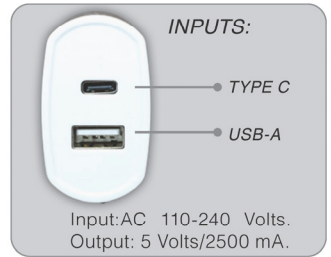

DUAL PORT CHARGER

CONVENIENT TRAVEL PLUG

#5158 "VOLTCHARGE" 2-IN-1 USB AND TYPE C WALL CHARGER ADAPTER – UL LISTED AND COMPLIANT

The VoltCharge AC Adapter Wall Charger features the traditional USB and newer Type C inputs which are compatible with most cell phones and electronic devices. The contemporary design features foldable electrical plugs for compact storage and an extra-wide imprint area. The UL Listing (File #E490050) assures the highest level of safety and compliance.