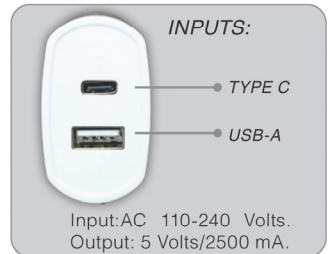

DUAL PORT CHARGER

CONVENIENT TRAVEL PLUG

#5158 "VOLTCHARGE" 2-IN-1 USB AND TYPE C WALL CHARGER ADAPTER – UL LISTED AND COMPLIANT

The VoltCharge AC Adapter Wall Charger features the traditional USB and newer Type C inputs which are compatible with most cell phones and electronic devices. The contemporary design features foldable electrical plugs for compact storage and an extra-wide imprint area. The UL Listing (File #E490050) assures the highest level of safety and compliance.